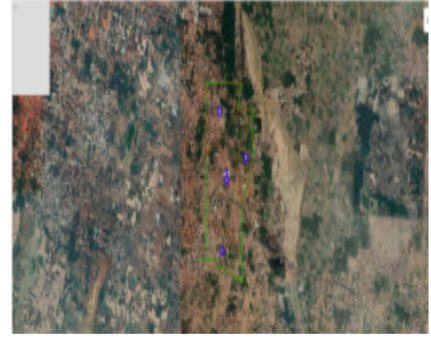

Nazri Naksha

Google Map View