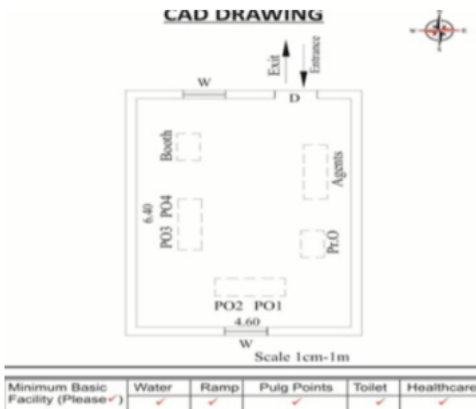

Nazri Naksha

Google Map View

Polling Station Building Front View

Polling Station Front View

Cad View

Key MAP View