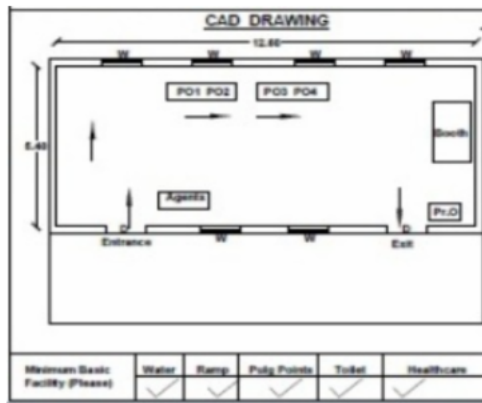

Nazri Naksha

Google Map View

Cad View