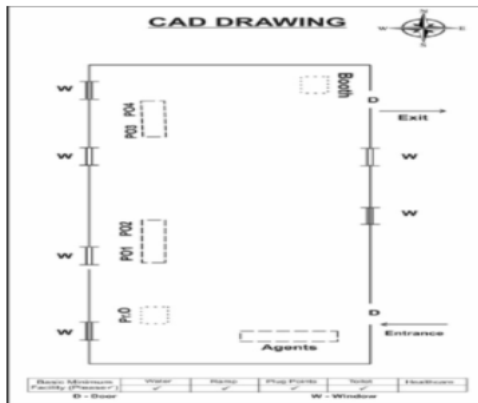

Nazri Naksha

Google Map View

Cad View