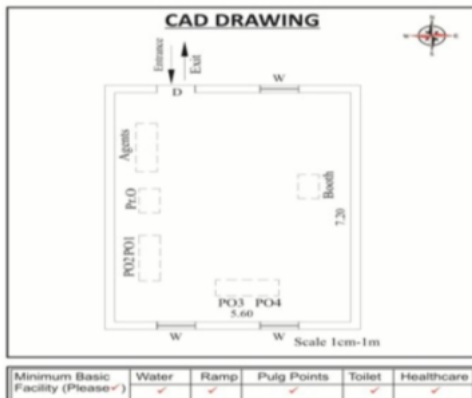

Nazri Naksha

Google Map View

Polling Station Building Front View

Polling Station Front View

Cad View

Key MAP View