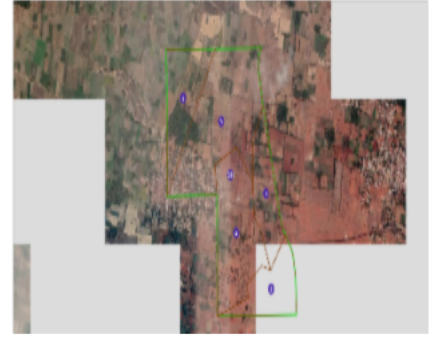

Nazri Naksha

Google Map View