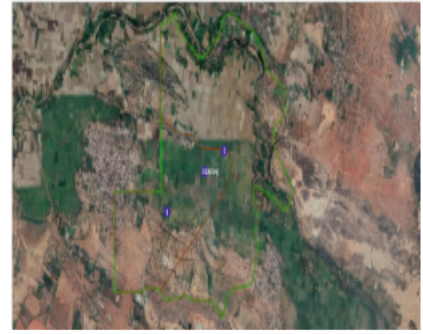

Nazri Naksha

Google Map View