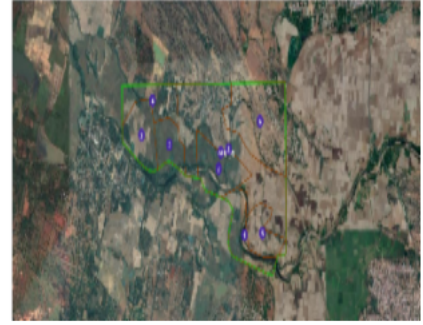

Nazri Naksha

Google Map View