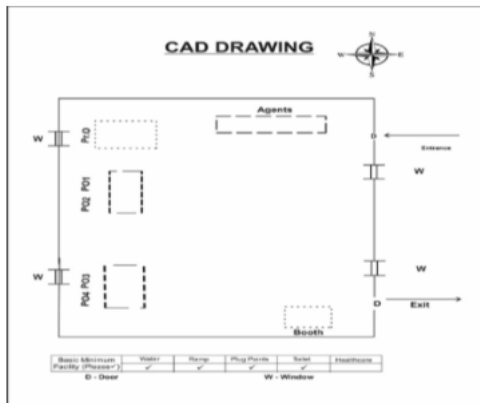

Nazri Naksha

Google Map View

Cad View