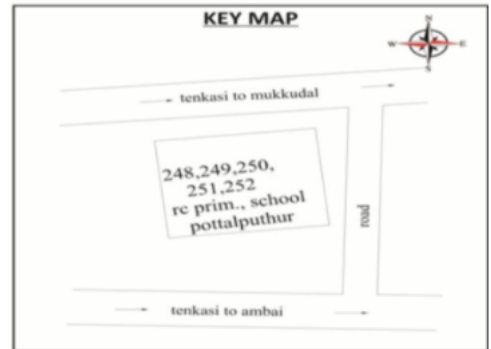

Nazri Naksha

Google Map View

Polling Station Building Front View

Polling Station Front View

Cad View

Minimum Basic Facility (Please✓)	Water	Ramp	Pulg Points	Toilet	Healthcare
	✓	✓	✓	✓	✓

Key MAP View

a) Landmarks	b) Road Names	c) Traffic Flow