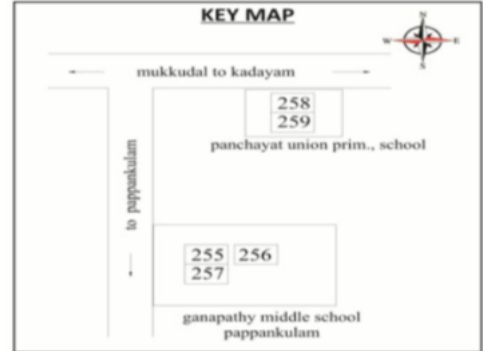

Google Map View

Polling Station Building Front View

Polling Station Front View

Cad View

Key MAP View

Minimum Basic Facility (Please ✓)	Water	Ramp	Pulp Points	Toilet	Healthcare
	✓	✓	✓	✓	✓

a) Landmarks	PS POLLING STATION
b) Road Names	
c) Traffic Flow	