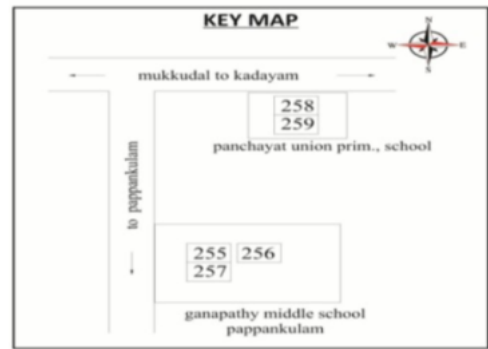

Nazri Naksha

Google Map View

Polling Station Building Front View

Polling Station Front View

Cad View

Key MAP View

Minimum Basic Facility (Please ✓)	Water	Ramp	Puig Points	Toilet	Healthcare
	✓	✓	✓	✓	✓

a) Landmarks	<b>PS POLLING STATION</b>
b) Road Names	
c) Traffic Flow	