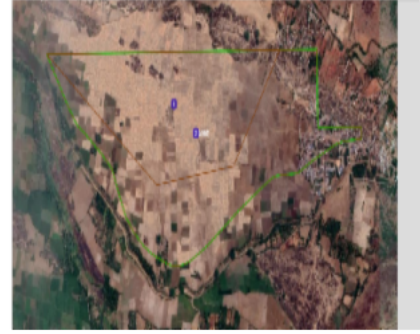

Nazri Naksha

Google Map View