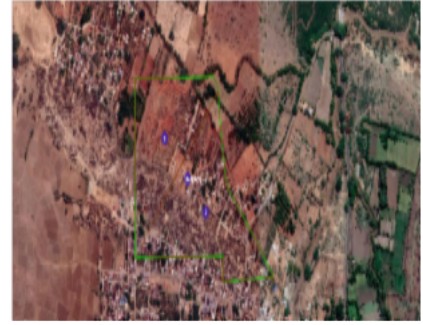

Nazri Naksha

Google Map View