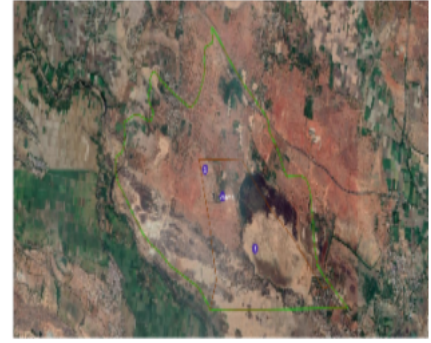

Nazri Naksha

Google Map View