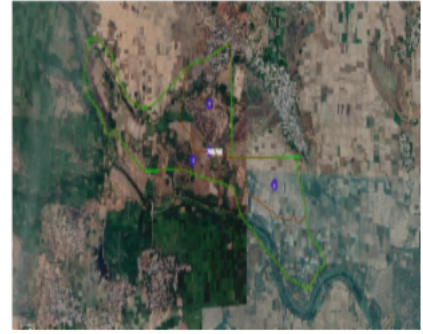

Nazri Naksha

Google Map View