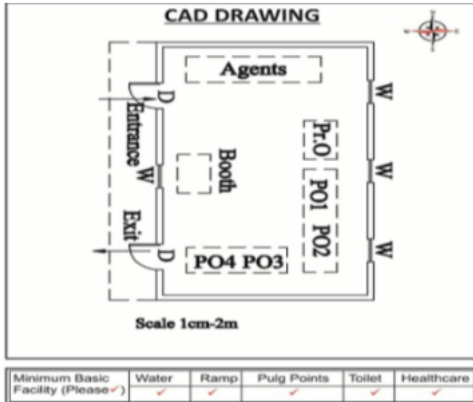

Nazri Naksha

Google Map View

Cad View