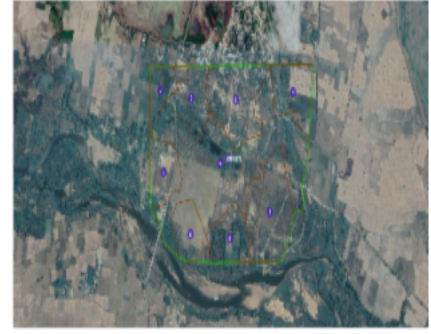

Nazri Naksha

Google Map View