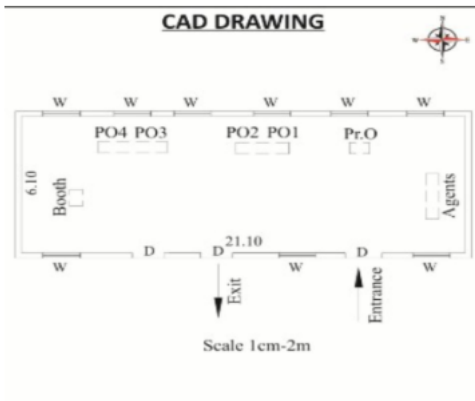

Nazri Naksha

Google Map View

Cad View