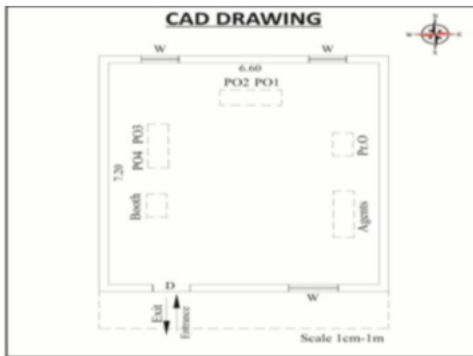

Cad View

Minimum Basic Facility (Please ✓)	Water	Ramp	Pulp Points	Toilet	Healthcare
	✓	✓	✓	✓	✓