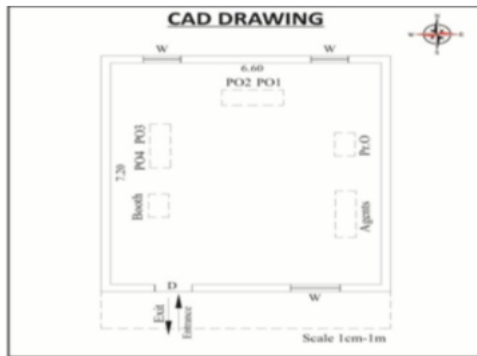

Google Map View

Polling Station Building Front View

Polling Station Front View

Cad View

Minimum Basic Facility (Please✓)	Water	Ramp	Pulp Points	Toilet	Healthcare
	✓	✓	✓	✓	✓

Key MAP View

a) Landmarks	b) Road Names	c) Traffic Flow
		PS POLLING STATION