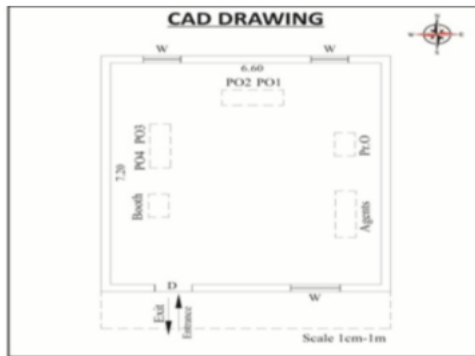

Google Map View

Polling Station Building Front View

Polling Station Front View

Cad View

Minimum Basic Facility (Please✓)	Water	Ramp	Pulp Points	Toilet	Healthcare
	✓	✓	✓	✓	✓

Key MAP View

a) Landmarks	PS POLLING STATION
b) Road Names	
c) Traffic Flow	