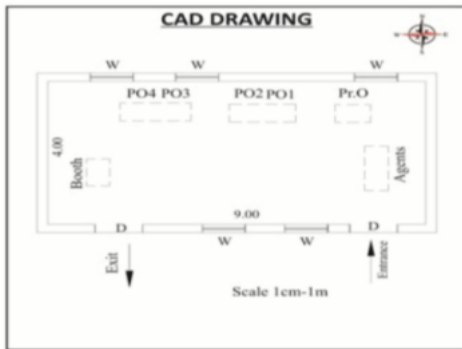

Cad View

Key MAP View

Minimum Basic Facility (Please ✓)	Water	Ramp	Pulp Points	Toilet	Healthcare
	✓	✓	✓	✓	✓

a) Landmarks	PS POLLING STATION
b) Road Names	
c) Traffic Flow