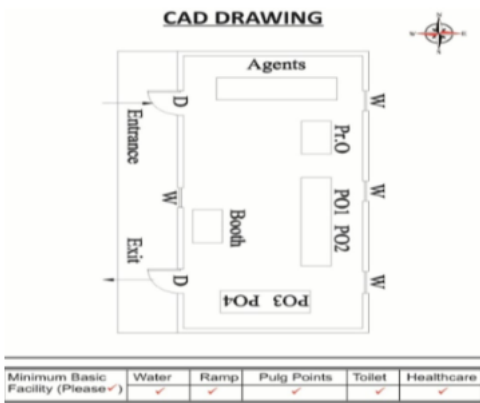

Nazri Naksha

Google Map View

Polling Station Building Front View

Polling Station Front View

Cad View

Key MAP View