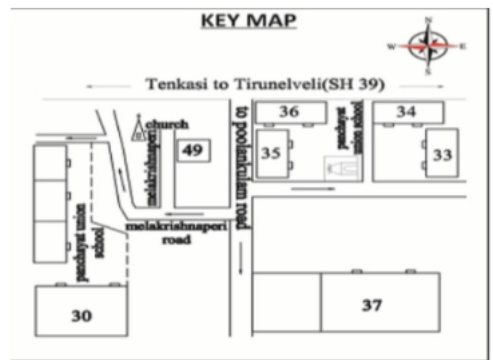

வாக்காளர் பதிவு அலுவலரின்  
கையொப்பம்

Nazri Naksha

Google Map View

Polling Station Building Front View

Polling Station Front View

Cad View

Key MAP View

|                                  |         |        |               |          |              |
|----------------------------------|---------|--------|---------------|----------|--------------|
| Minimum Basic Facility (Please✓) | Water ✓ | Ramp ✓ | Puig Points ✓ | Toilet ✓ | Healthcare ✓ |
|----------------------------------|---------|--------|---------------|----------|--------------|