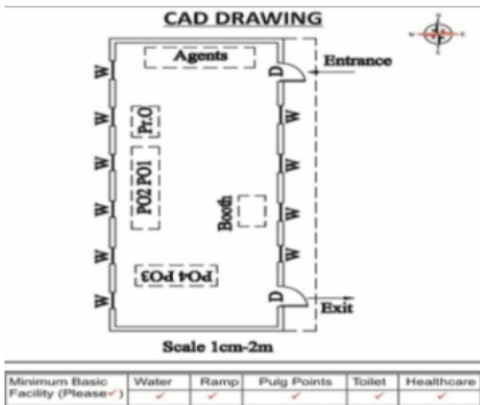

Nazri Naksha

Google Map View

Polling Station Building Front View

Polling Station Front View

Cad View

Key MAP View