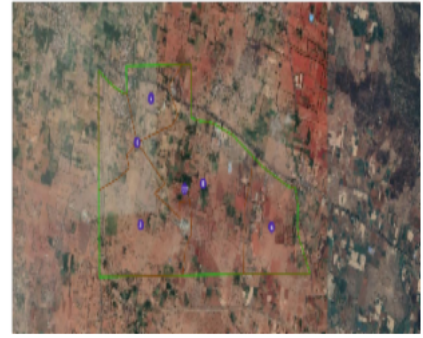

Nazri Naksha

Google Map View