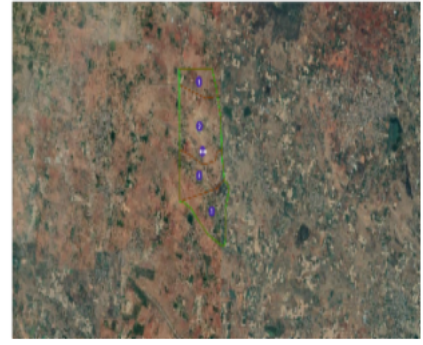

Nazri Naksha

Google Map View