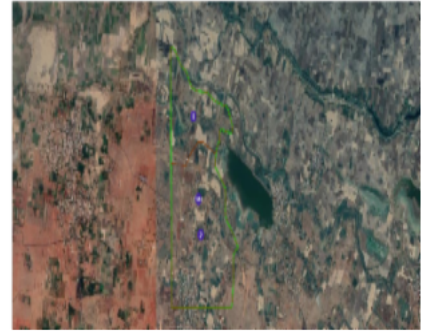

Nazri Naksha

Google Map View