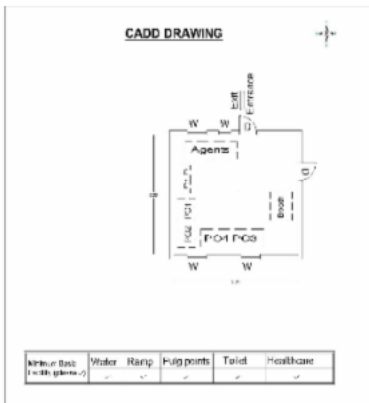

Nazri Naksha

Google Map View

Polling Station Building Front View

Polling Station Front View

Cad View

Key MAP View