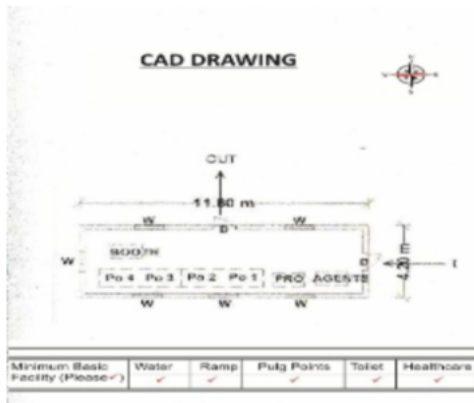

Nazri Naksha

Google Map View

Polling Station Building Front View

Polling Station Front View

Cad View

Key MAP View