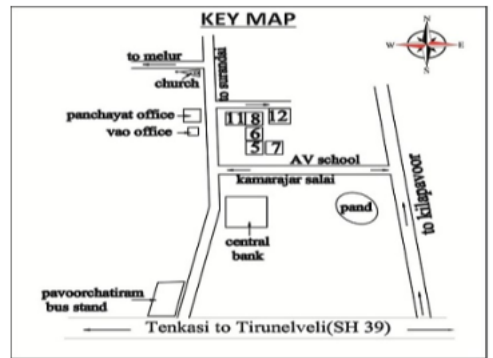

Cad View

Key MAP View

Minimum Basic Facility (Please✓)	Water	Ramp	Puig Points	Toilet	Healthcare
	✓	✓	✓	✓	✓

a) Landmarks	PS POLLING STATION
b) Road Names	
c) Traffic Flow