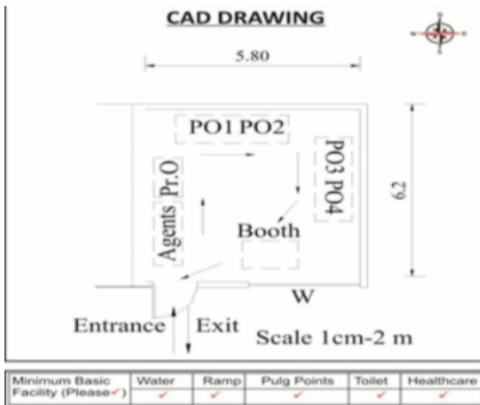

Nazri Naksha

Google Map View

Polling Station Building Front View

Polling Station Front View

Cad View

Key MAP View