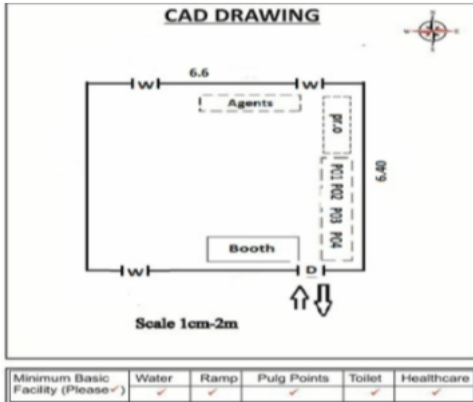

Nazri Naksha

Google Map View

Cad View