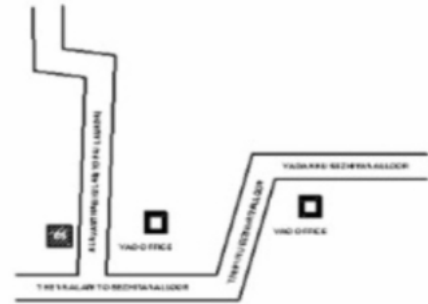

Nazri Naksha

Google Map View