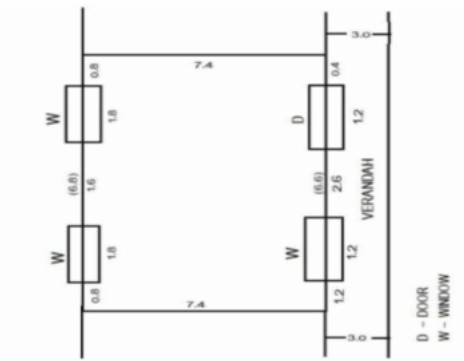

Nazri Naksha

Google Map View

Polling Station Building Front View

Polling Station Front View

Cad View

Key MAP View