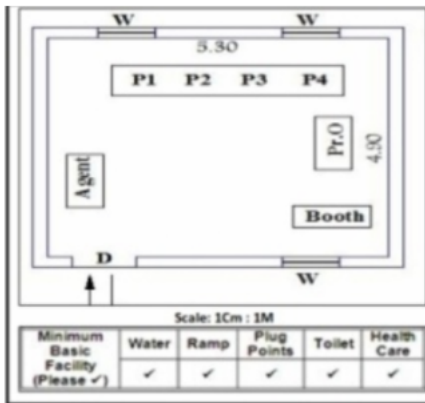

Nazri Naksha

Google Map View

Polling Station Building Front View

Polling Station Front View

Cad View

Key MAP View