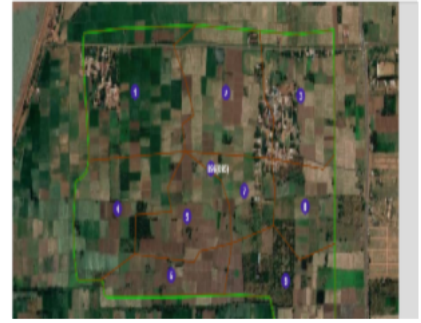

Nazri Naksha

Google Map View