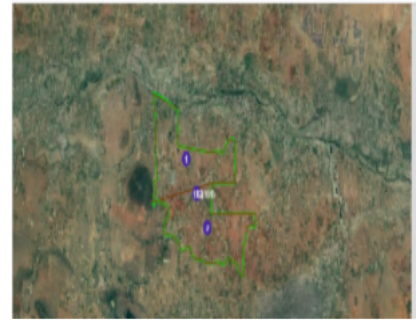

Nazri Naksha

Google Map View