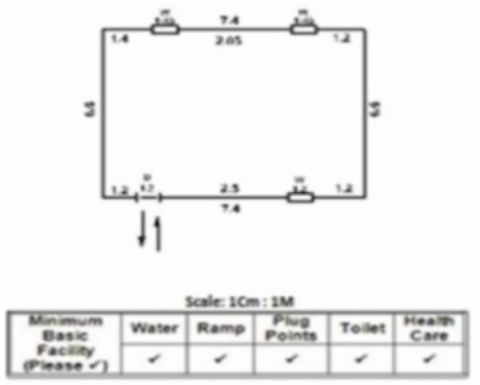

Nazri Naksha

Google Map View

Cad View