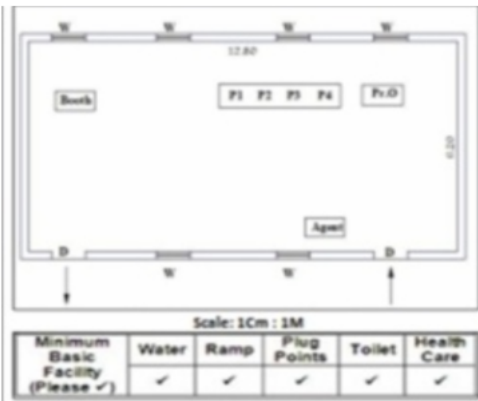

Nazri Naksha

Google Map View

Polling Station Building Front View

Polling Station Front View

Cad View

Key MAP View