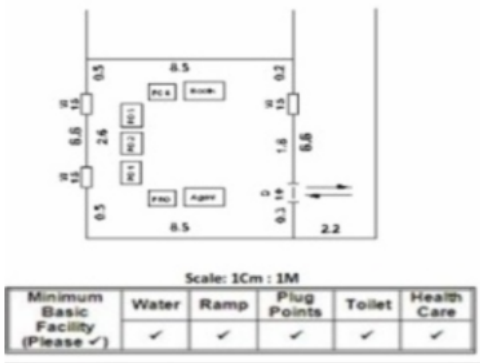

Nazri Naksha

Google Map View

Polling Station Building Front View

Polling Station Front View

Cad View

Key MAP View