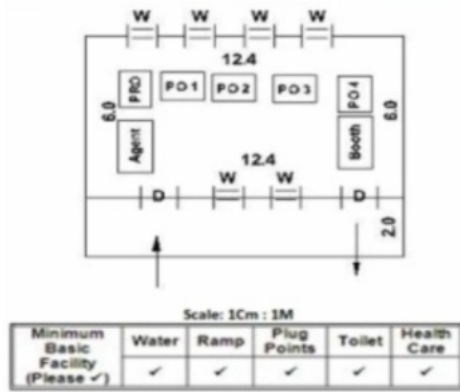

Nazri Naksha

Google Map View

Polling Station Building Front View

Polling Station Front View

Cad View

Key MAP View