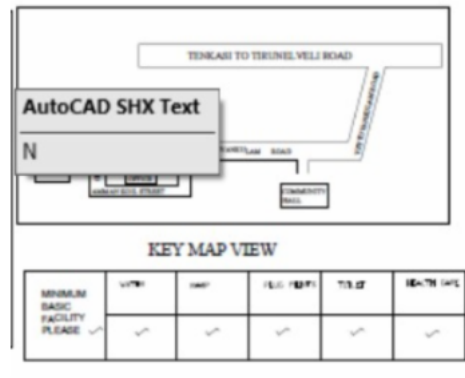

Key MAP View

	WIDTH	DEPTH	PLANTING	TRAIL	SEATING
MINIMUM BASIC FACILITY PLEASE	✓	✓	✓	✓	✓