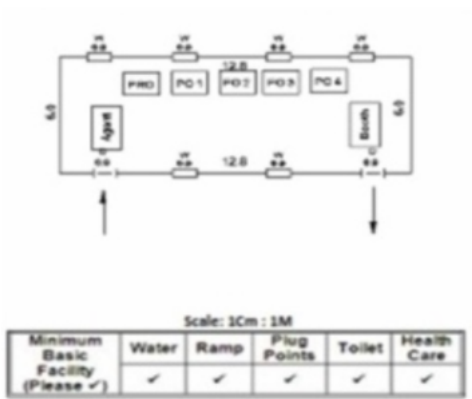

Nazri Naksha

Google Map View

Polling Station Building Front View

Polling Station Front View

Cad View

Key MAP View