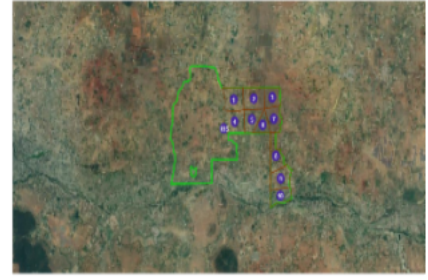

Nazri Naksha

Google Map View