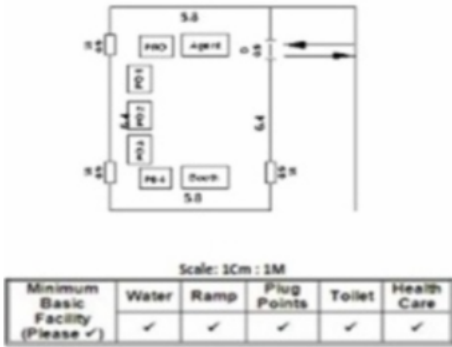

Nazri Naksha

Google Map View

Polling Station Building Front View

Polling Station Front View

Cad View

Key MAP View