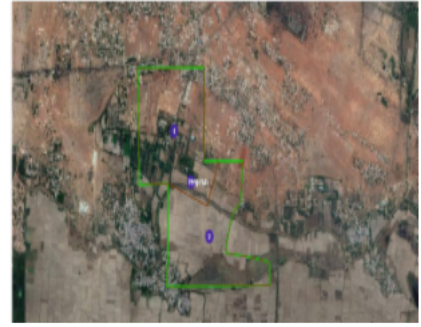

Nazri Naksha

Google Map View