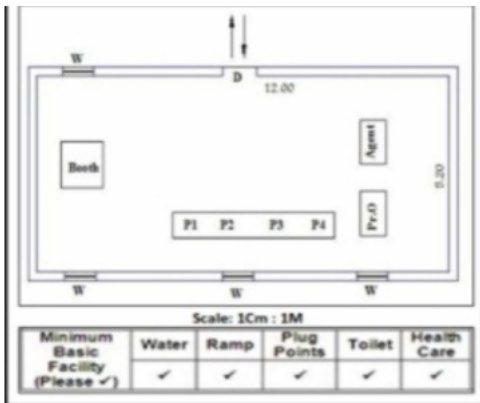

Nazri Naksha

Google Map View

Polling Station Building Front View

Polling Station Front View

Cad View

Key MAP View