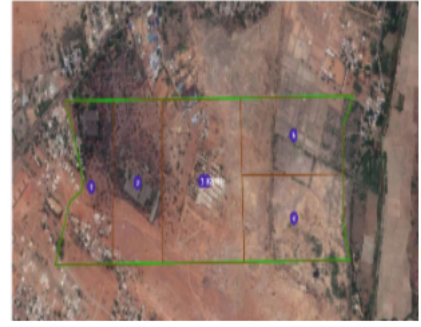

Nazri Naksha

Google Map View